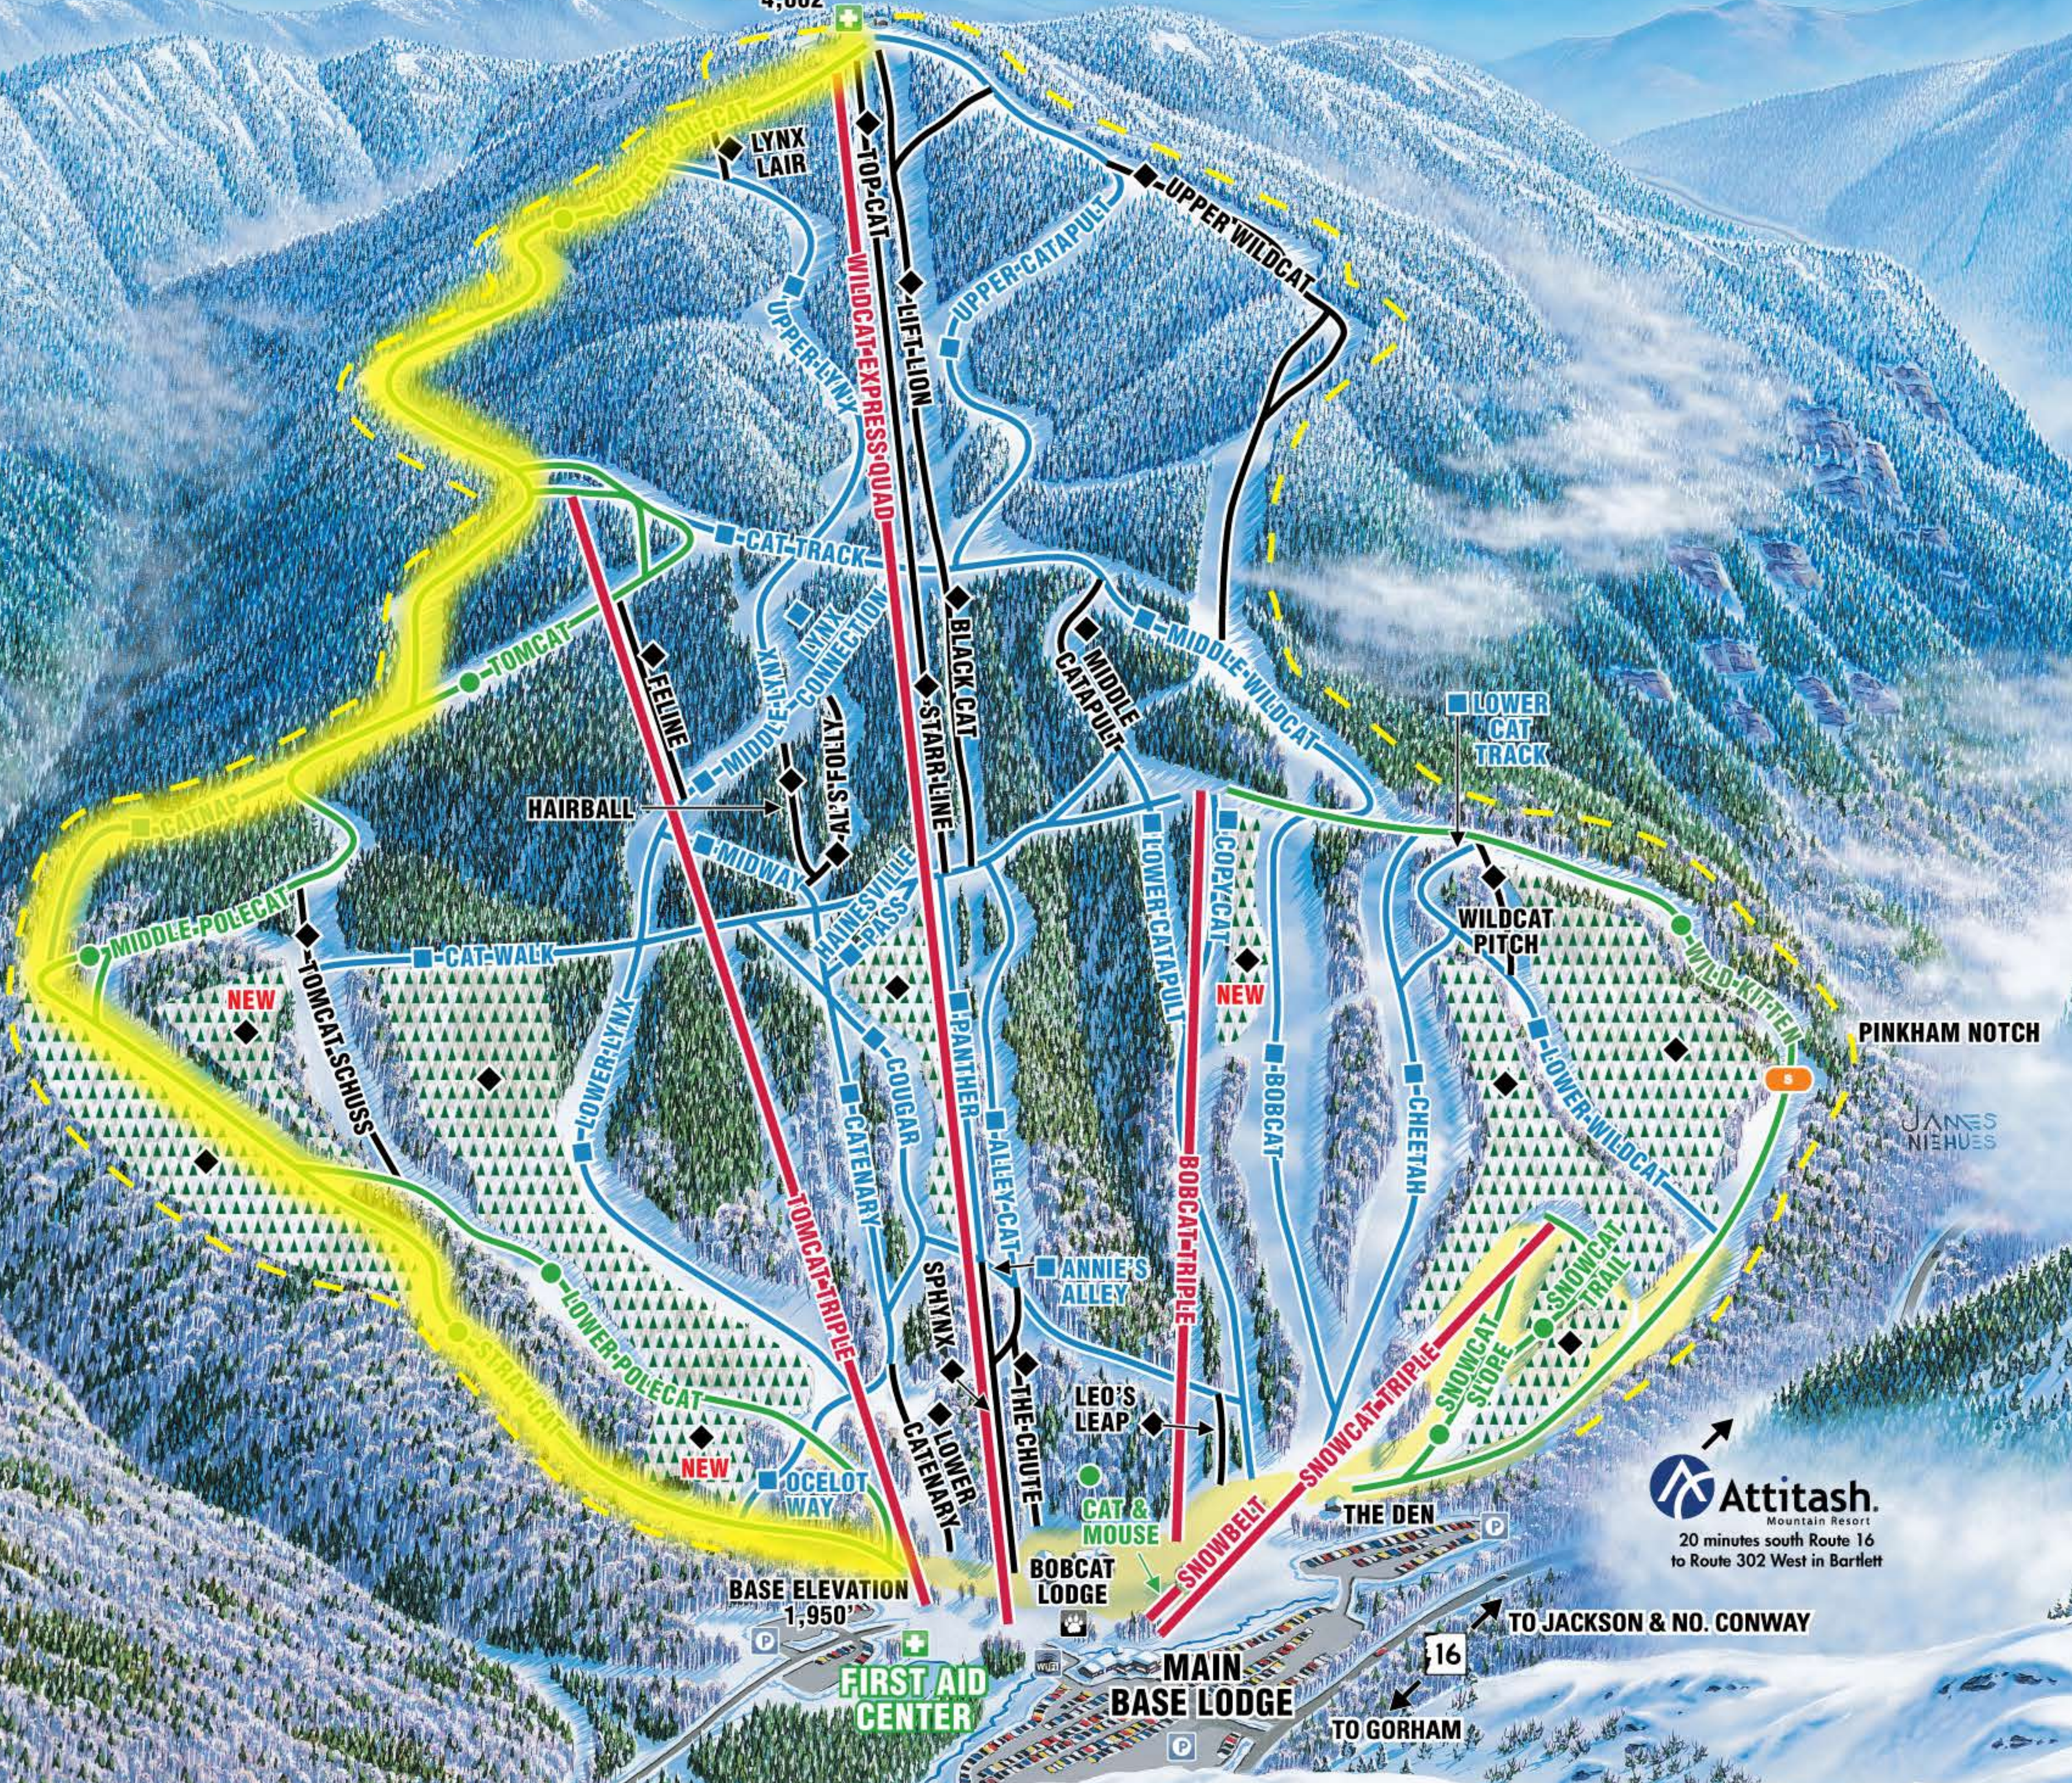

WILDCAT MOUNTAIN  
SUMMIT ELEVATION  
4,062'

**Attitash.**  
Mountain Resort  
20 minutes south Route 16  
to Route 302 West in Bartlett

TO JACKSON & NO. CONWAY  
16  
TO GORHAM

BASE ELEVATION  
1,950'

FIRST AID CENTER

MAIN BASE LODGE

BOBCAT LODGE

PINKHAM NOTCH

JANES NICHES

THE DEN

TO GORHAM

TO JACKSON & NO. CONWAY

16

TO GORHAM

FIRST AID CENTER

MAIN BASE LODGE

BOBCAT LODGE

PINKHAM NOTCH

JANES NICHES

THE DEN

TO GORHAM

TO JACKSON & NO. CONWAY

16

TO GORHAM