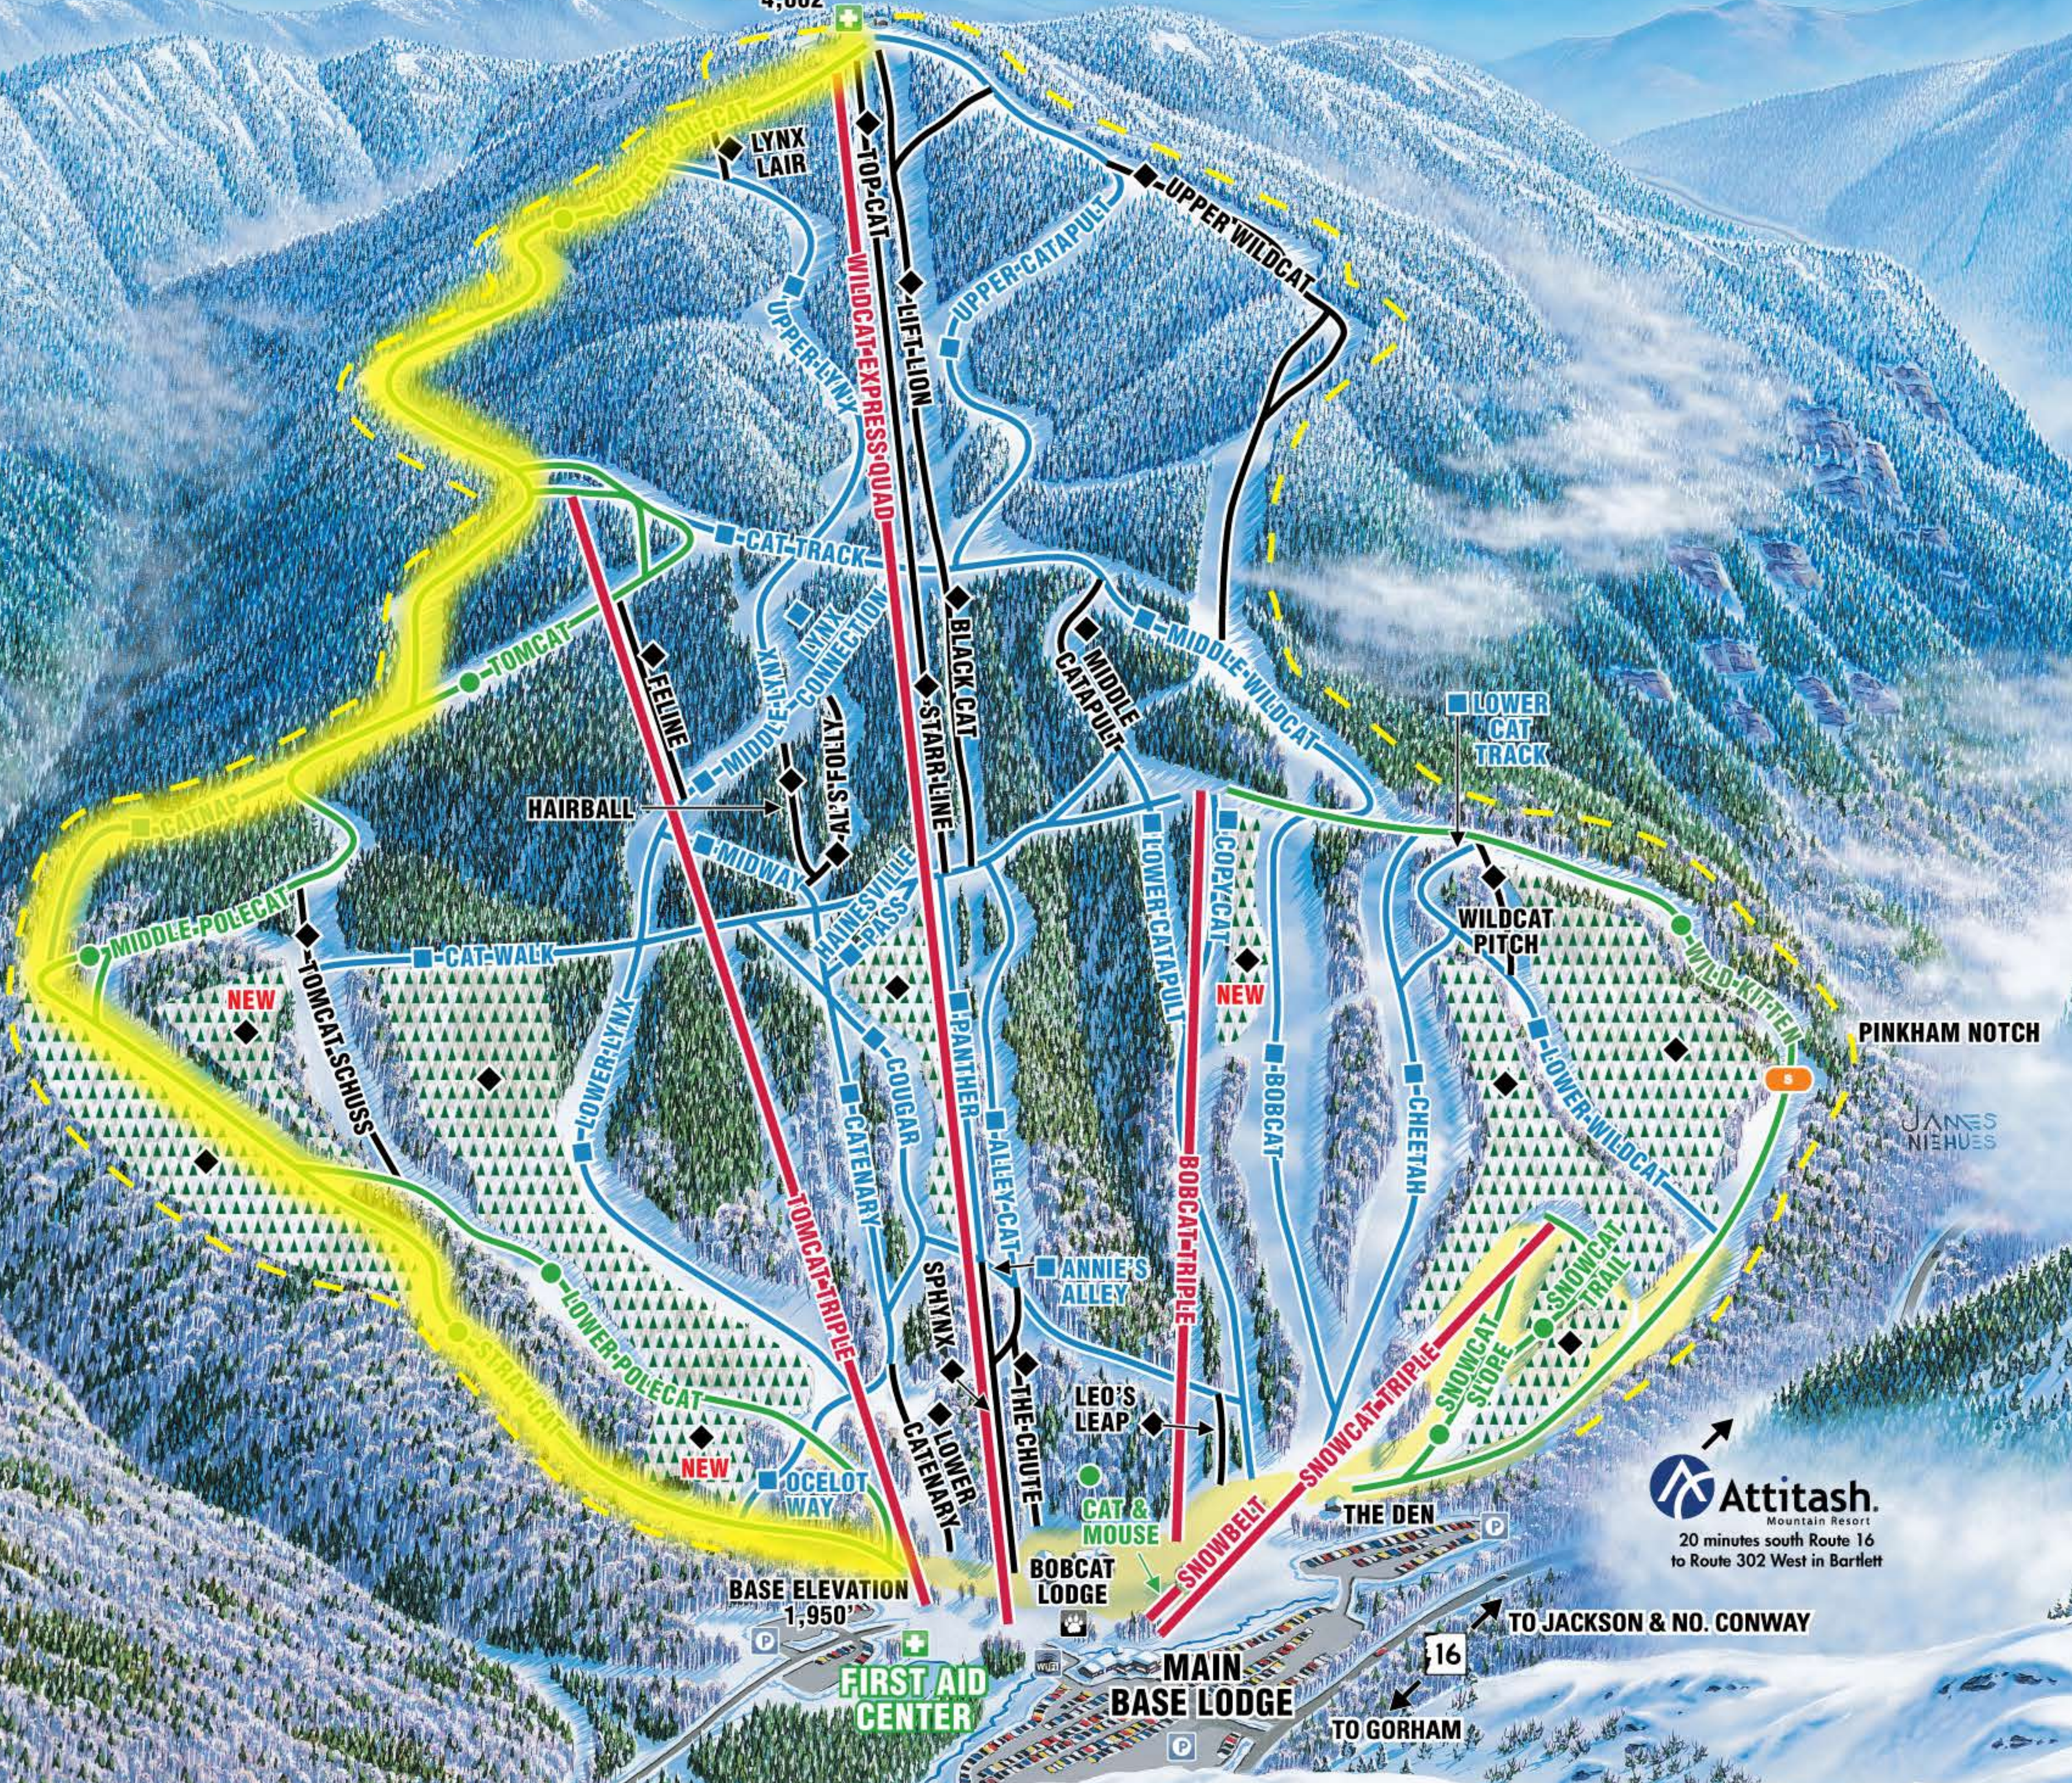

WILDCAT MOUNTAIN  
SUMMIT ELEVATION  
4,062'

**Attitash.**  
Mountain Resort  
20 minutes south Route 16  
to Route 302 West in Bartlett

BASE ELEVATION  
1,950'

FIRST AID CENTER

MAIN BASE LODGE

THE DEN

TO JACKSON & NO. CONWAY

TO GORHAM

PINKHAM NOTCH

JANES NICHES

16